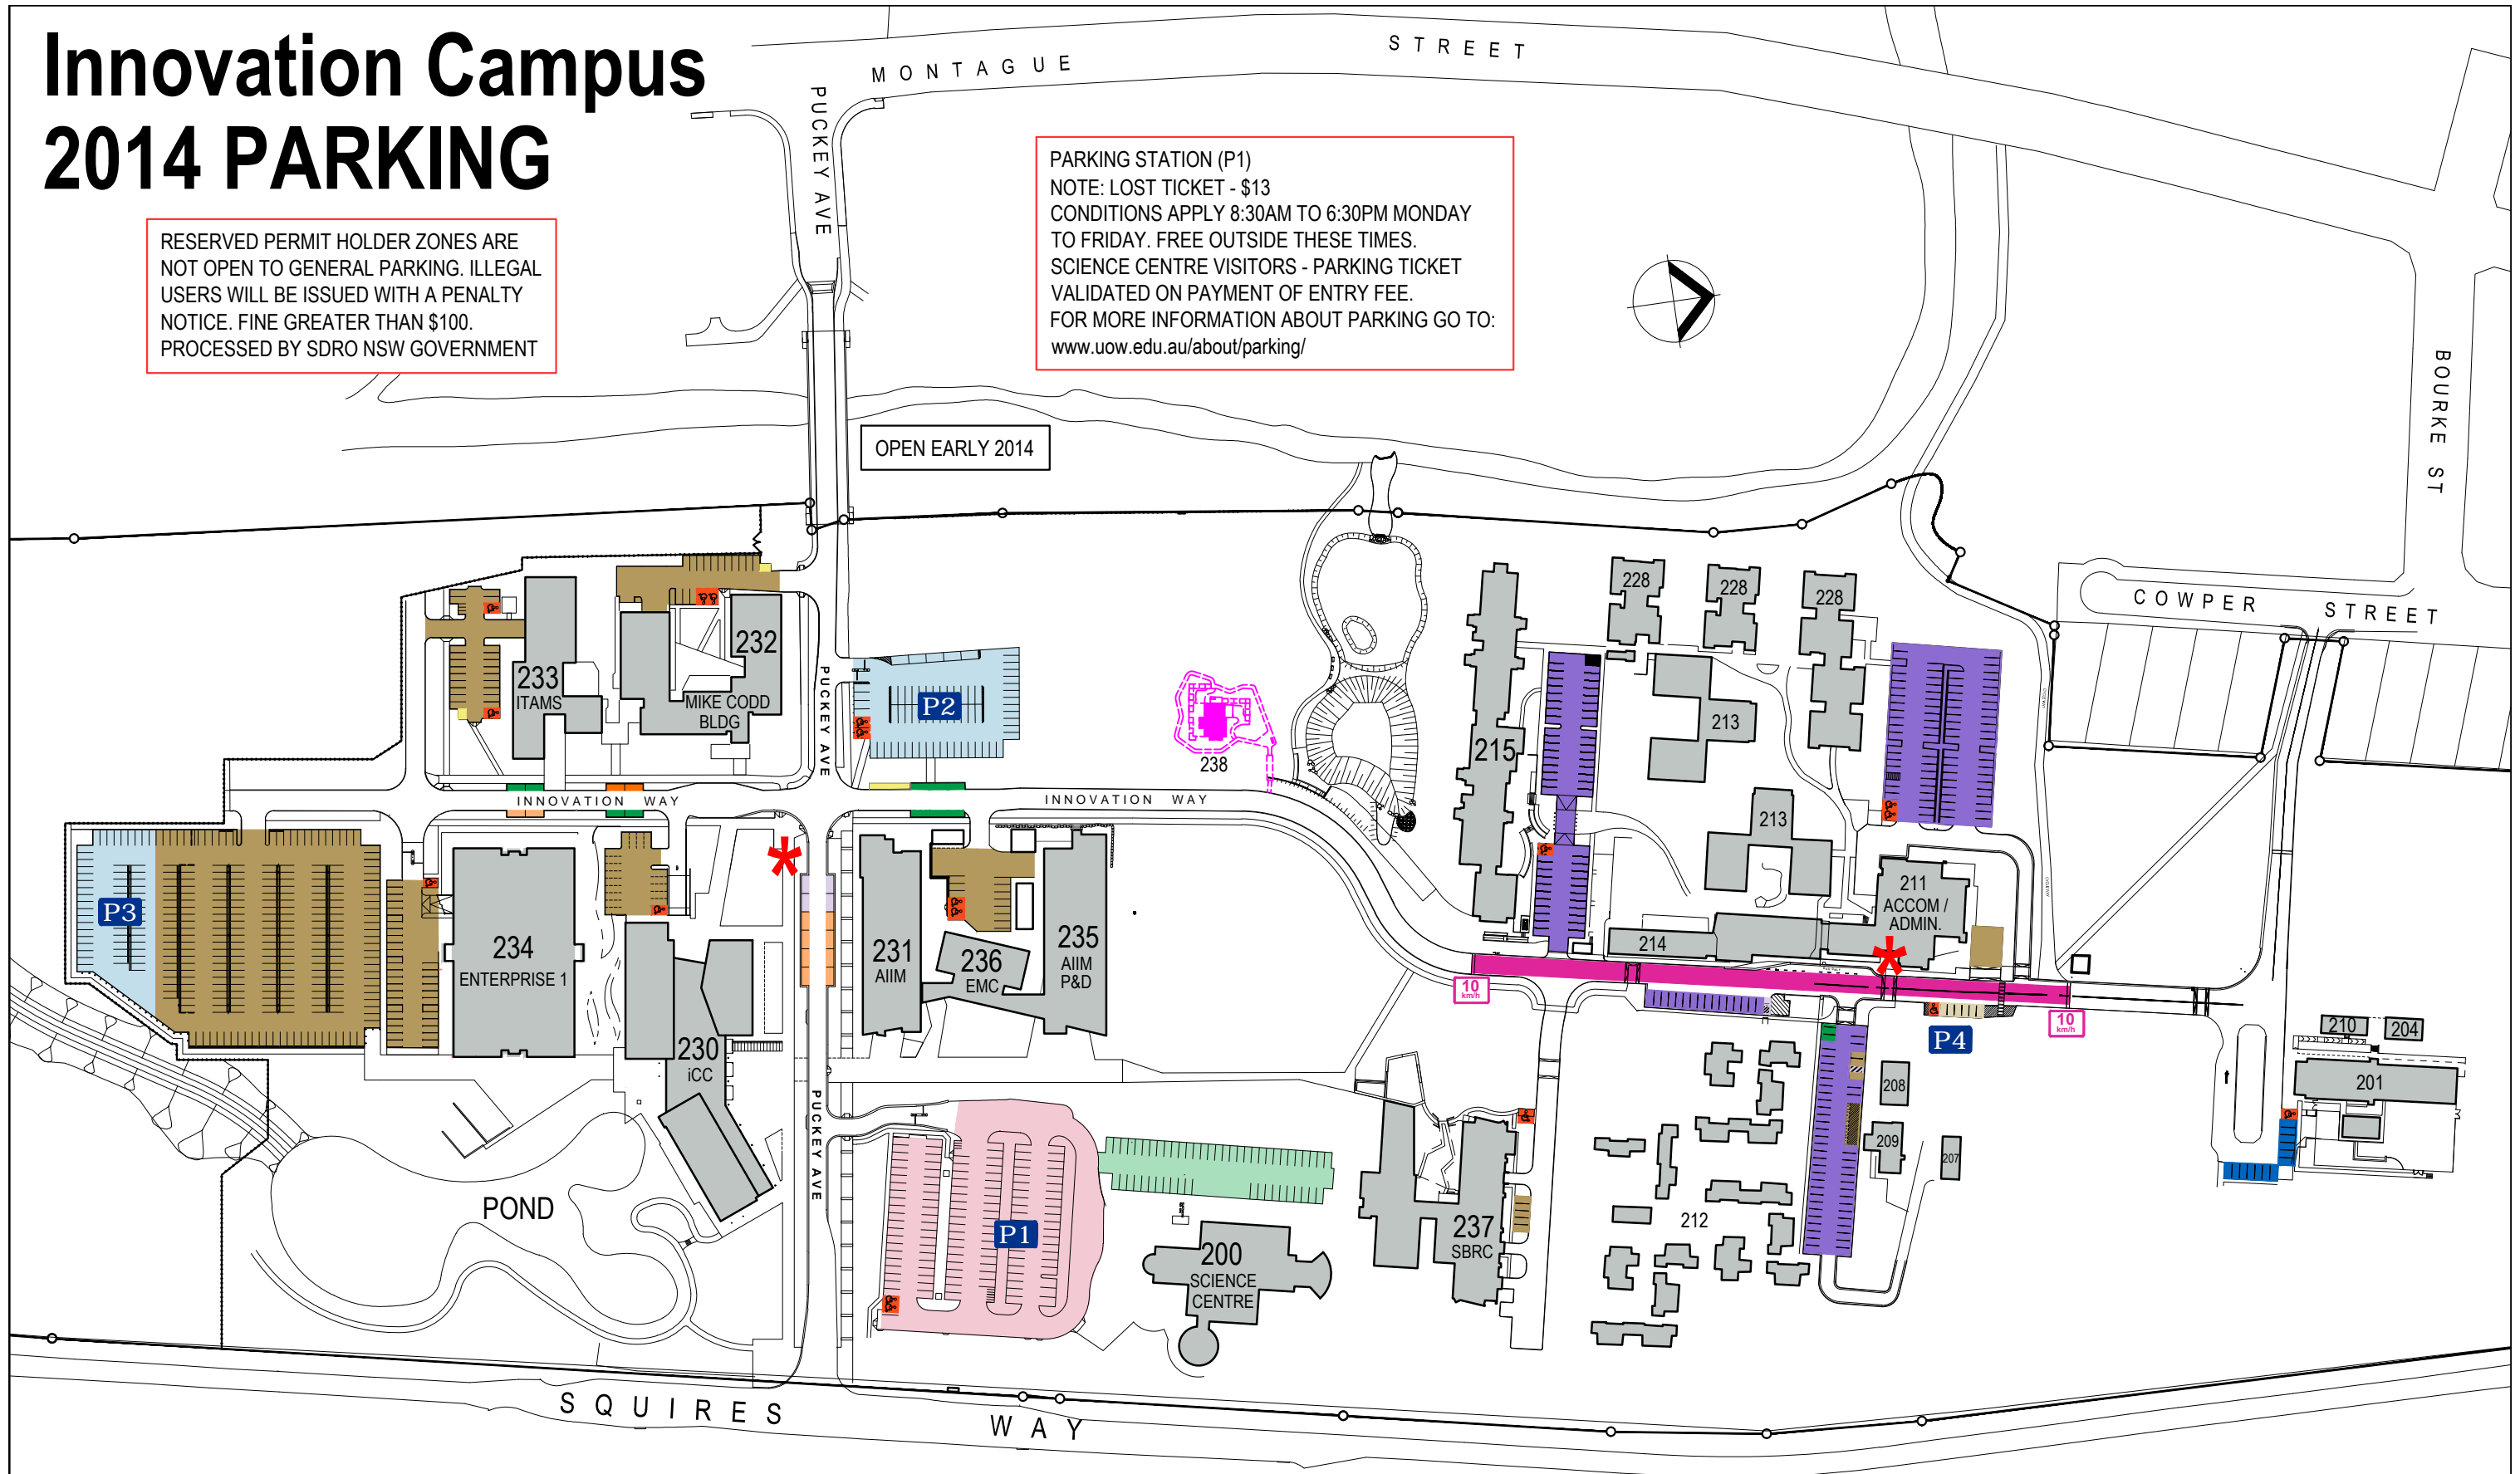

Innovation Campus 2014 PARKING

RESERVED PERMIT HOLDER ZONES ARE NOT OPEN TO GENERAL PARKING. ILLEGAL USERS WILL BE ISSUED WITH A PENALTY NOTICE. FINE GREATER THAN \$100. PROCESSED BY SDRO NSW GOVERNMENT

PARKING STATION (P1)
NOTE: LOST TICKET - \$13
CONDITIONS APPLY 8:30AM TO 6:30PM MONDAY TO FRIDAY. FREE OUTSIDE THESE TIMES.
SCIENCE CENTRE VISITORS - PARKING TICKET VALIDATED ON PAYMENT OF ENTRY FEE.
FOR MORE INFORMATION ABOUT PARKING GO TO:
www.uow.edu.au/about/parking/

OPEN EARLY 2014

LEGEND

- P1 Short Term Parking Station
- P4 P & D Ticket Parking Only
- Campus East Permit Carpark
- OOSH Permit Carpark
- * NRMA Meeting Points
- P2-P3 UOW Permit Carpark Mon-Fri 8.30am - 6.30pm
- Reserved Permit Bays
- Special Event Parking
- Motorbike Parking
- ♿ Disabled Parking
- Service Vehicle Zone
- Loading Zone
- No Parking
- Security & Police Vehicle Zone

PARKING RATES

P1 Short Term Parking - Mon-Fri 8.30am to 6.30pm						
30min	30min-1hr	1-2hrs	2-4hrs	4-6hrs	6+hrs	
Free	\$2	\$4	\$6.50	\$7.80	\$13.00	
P4 Pay & Display - 24 hours Mon - Sun						
	0-4hrs	4-6hrs	6+hrs			
	\$2	\$3	\$5			